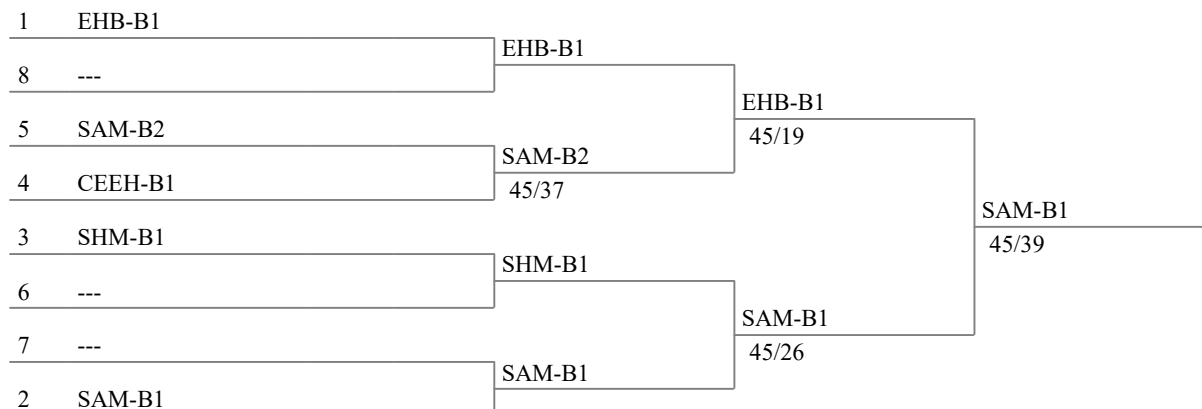

Campionat de Catalunya M13 M13

SABRE MIXTA

13.05.2023

Sant Boi de Llobregat

Tableau of 8

Semi-finals

Final